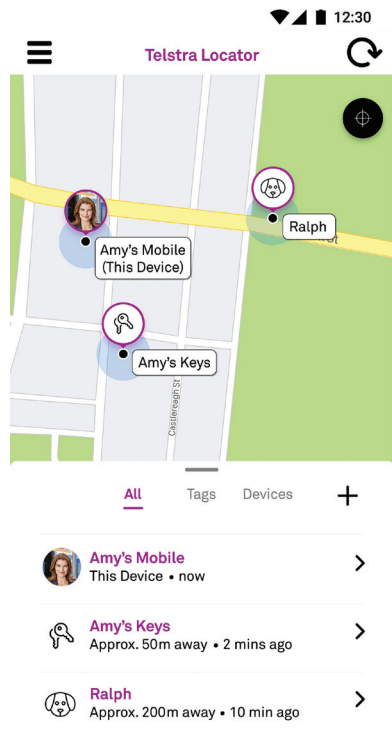

TR100 LTE Cat-M1

Purpose-Built for Wide-Area Coverage, Dependability and Ease of Use

The Telstra Locator Cat-M1 Tag features Bluetooth, LTE-M and GPS connectivity, an accelerometer, a multi-color status LED, a buzzer, a 1000mAh rechargeable Lithium Ion battery and with the optional accessories can be mounted or attached to your valuables with ease.

Rugged Durability

Your beach bag with the TR100 inside gets dropped in the water, no problem. Your child's backpack also carries muddy soccer cleats, no worries. With an IP67 durability rating, you can trust the TR100 tracker to keep working in the toughest environments.

Flexible Usage

Optional attachment accessories allow you to deploy the tracker in multiple ways. You can attach the TR100 with the secure mount to ensure it stays with the valuable, use the lanyard attachment to attach it to smaller items like keys, or just drop it in a bag or backpack.