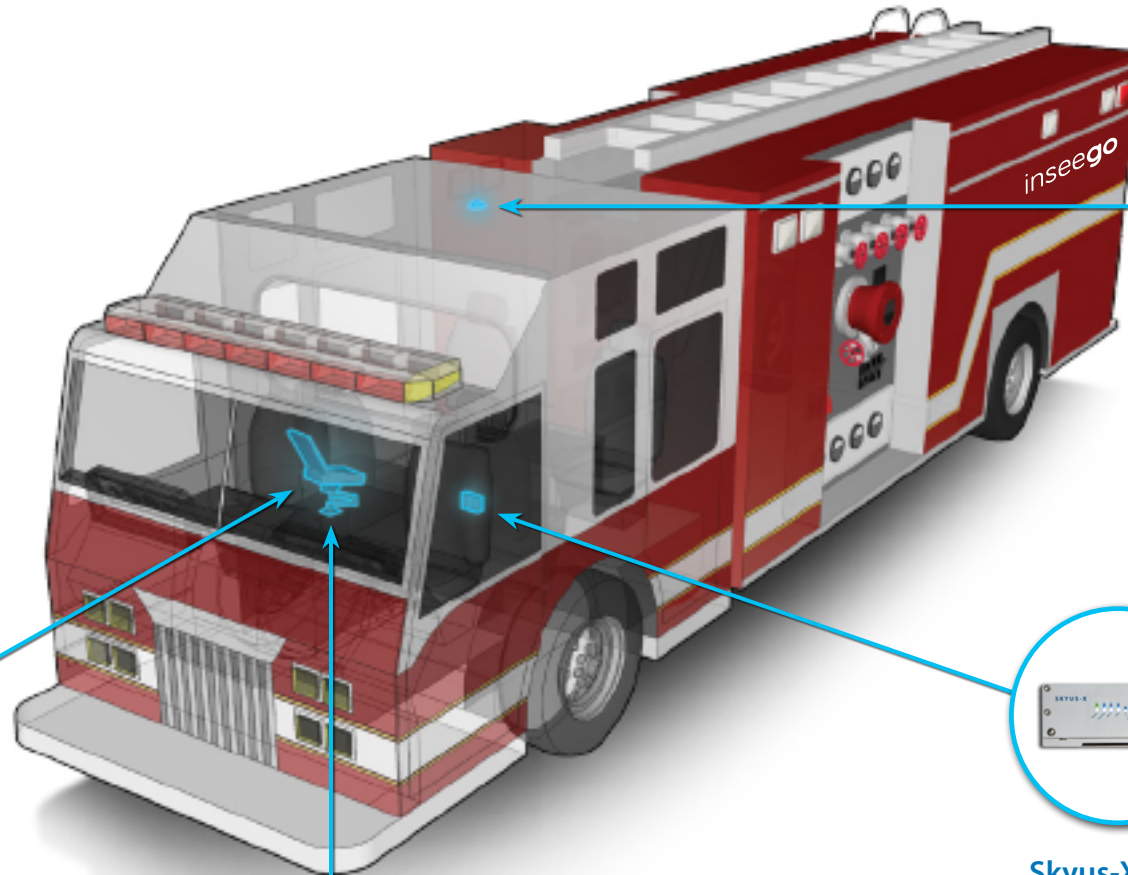

Connected Fire Truck Solution

inseego

NetMotion Mobility®

Mobility is a software-only Mobile VPN that provides secure, continuous remote access to network applications from mobile devices. Using Mobility, an officer can roam among any number of available IP-based networks without dropping the connection, crashing applications, or losing data.

Rugged Laptop

A military-tested rugged laptop is designed to meet and exceed military rugged requirements (MIL-STD810F) for shock, vibration, and temperature protection. It provides real-time access to GIS systems and helps reduce response times.

Multi-Band Antenna

Designed for connected vehicle applications, a low-profile multi-band antenna works in cellular, GPS, Wi-Fi, and LTE modes.

Skyus-X

The Skyus-X is a high-speed embedded communications gateway with full support for 3G and 4G LTE. The Skyus-X consolidates all network connectivity into a single platform by integrating LTE, a GPS receiver, firewall, high-speed processor, and Wi-Fi access point all in one device. The Skyus-X's I/O ports monitor engagement of lights, sirens, and other inputs. GPS allows dispatchers to track the location of emergency crews.

Mounting System

A docking station provides port replication eliminating the need to connect external peripherals to the computer. An articulating arm provides tilt, swivel, pull-out and 360° rotation of equipment.