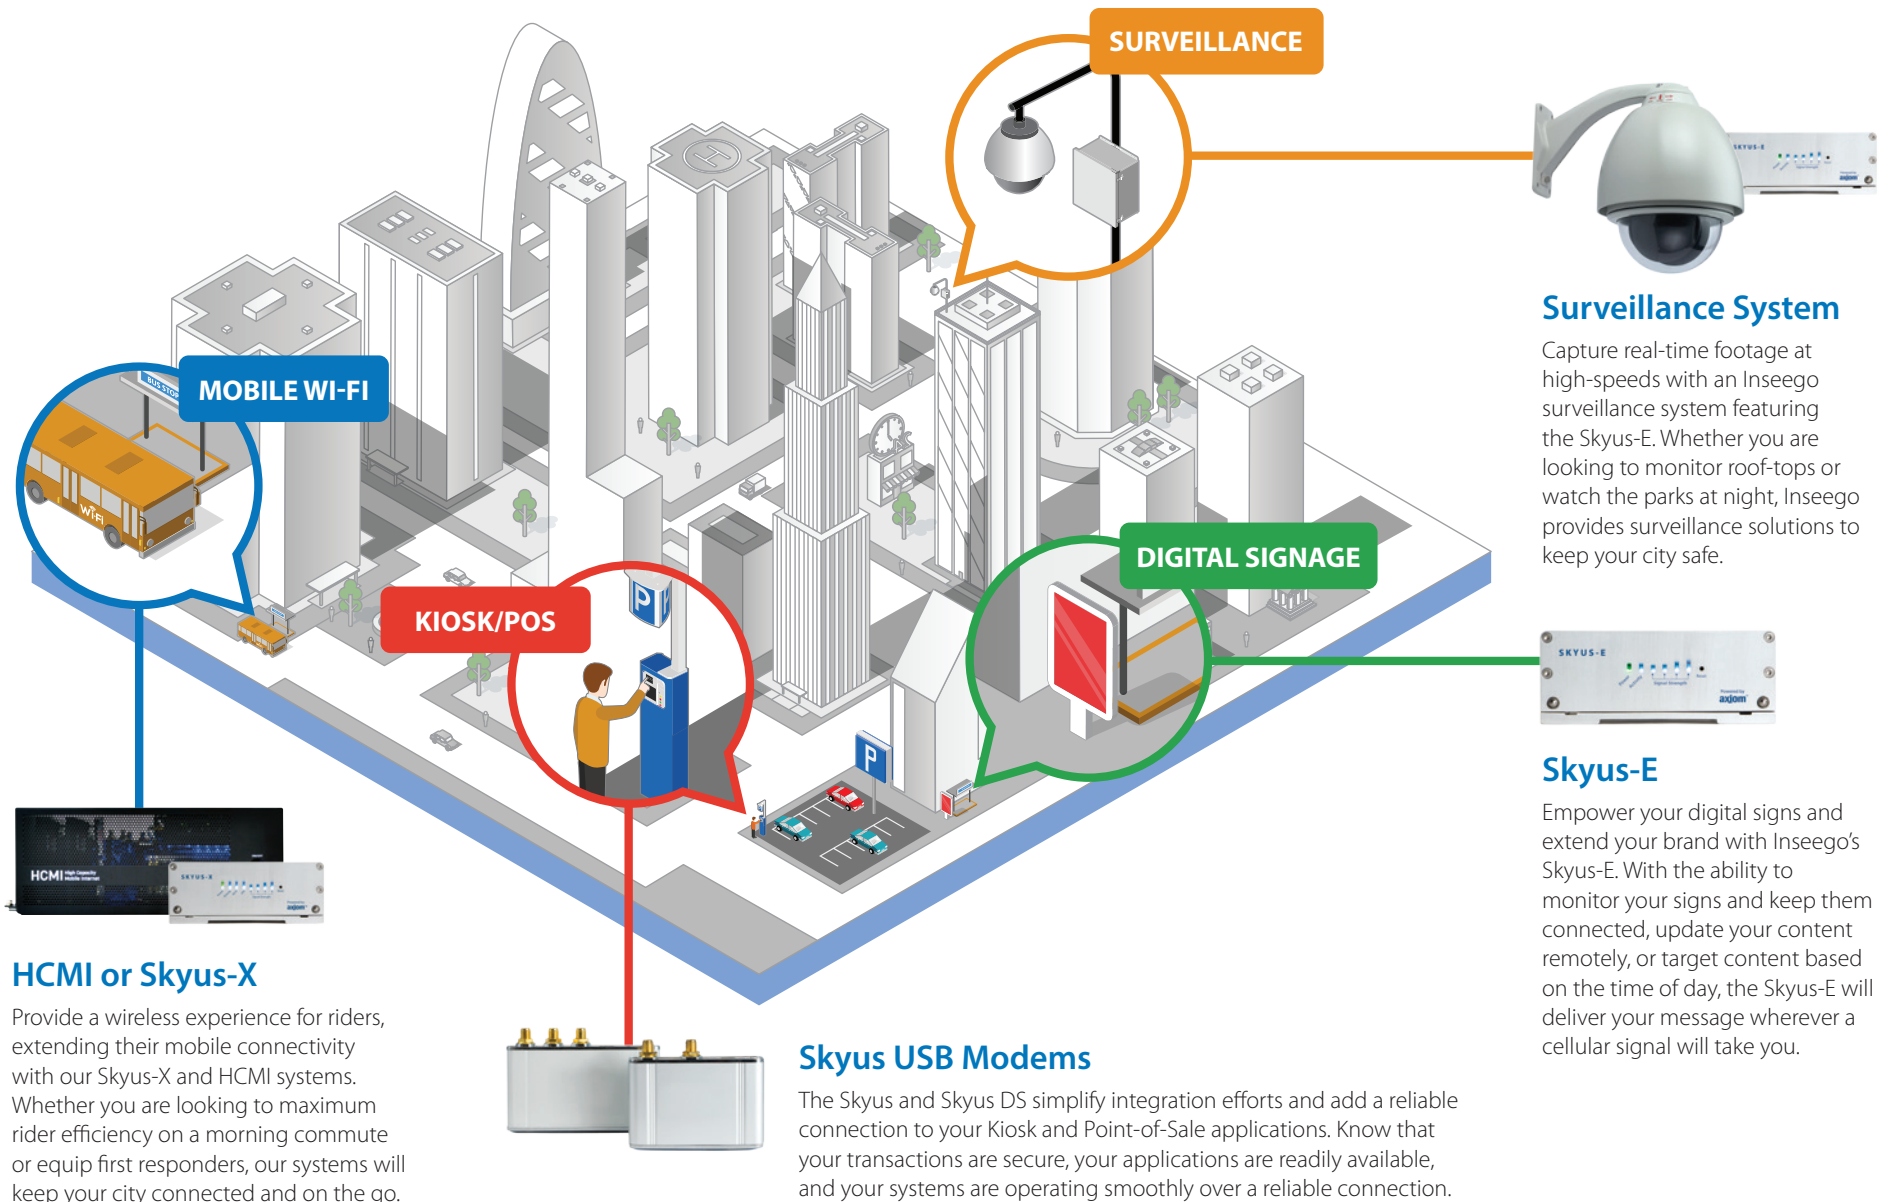

Smart City Solutions

inseego

HCMI or Skyus-X

Provide a wireless experience for riders, extending their mobile connectivity with our Skyus-X and HCMI systems. Whether you are looking to maximum rider efficiency on a morning commute or equip first responders, our systems will keep your city connected and on the go.

Skyus USB Modems

The Skyus and Skyus DS simplify integration efforts and add a reliable connection to your Kiosk and Point-of-Sale applications. Know that your transactions are secure, your applications are readily available, and your systems are operating smoothly over a reliable connection.

SURVEILLANCE

Surveillance System

Capture real-time footage at high-speeds with an Inseego surveillance system featuring the Skyus-E. Whether you are looking to monitor roof-tops or watch the parks at night, Inseego provides surveillance solutions to keep your city safe.

DIGITAL SIGNAGE

Skyus-E

Empower your digital signs and extend your brand with Inseego's Skyus-E. With the ability to monitor your signs and keep them connected, update your content remotely, or target content based on the time of day, the Skyus-E will deliver your message wherever a cellular signal will take you.